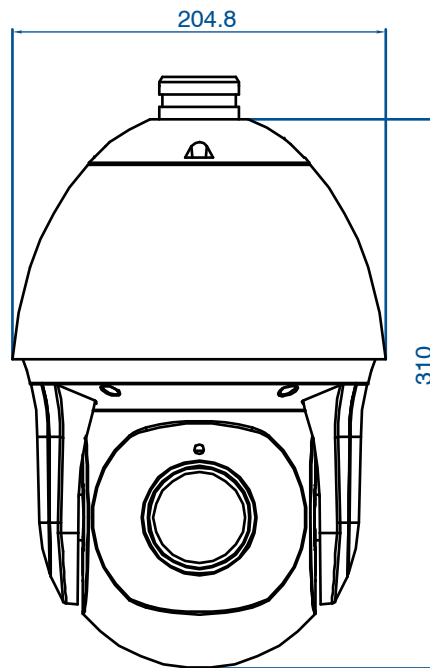

| | | |
|---------------|--------------------------|---|
| MODEL | | TA-K55341-X42PE |
| CAMERA | Image Sensor | 1/2.8" Progressive Scan CMOS Sensor |
| | Minimum Illumination | Colour: 0.005Lux@F1.8 B/W: 0Lux with IR on |
| | WDR | 120dB Super WDR |
| | Shutter Time | 1/100000s~1s |
| | Digital Zoom | 16X |
| | Day/Night Mode | Day/Night/Auto/Customize/Schedule |
| | S/N Ratio | >55dB |
| LENS | Focal Length | 7~300mm, 42X Optical Zoom |
| | Zoom Speed | Approx 7s (Wide-Tele) |
| | Field of View | H43°~H2°/D53°~D2°/V33°~V1° |
| | Focus Control | Auto/Semi-Auto/Manual |
| | Minimum Working Distance | 1200/1500mm(Wide/Tele) |
| | Aperture | F1.8~F6.5 |
| | Iris Control | Auto |
| PTZ | Pan Range/Pan Speed | 360°endless / Pan Manual Speed: 0.1~250°/s, Pan Preset Speed: 250°/s |
| | Tilt Range/Tilt Speed | -5°~90°(Auto Flip) / Tilt Manual Speed: 0.1~160°/s, Tilt Preset Speed: 160°/s |

| | | |
|----------|------------------------------|--|
| GENERAL | Power Consumption | 12W MAX / 28W MAX (With IR on) |
| | Housing | Up to IP66-rated for Weather-resistant Performance / Vandal-proof IK10-rated Metal Housing(Optional) |
| | Heater | Support |
| | Wiper(Optional) | Support |
| | Surge Protection | 6KV |
| | Dimensions | Φ205mmX308mm |
| | Weight | 4kg |
| Warranty | 2 Years / 3 Years (Optional) | |
| OPTIONS | TA-K55341-X42PE/W | 5MP AI 42X Zoom Speed Dome IP Camera with Rain Sensing Wiper |

Structure Diagram:

Accessories:

| | | | | | |
|---|---|--|--|--|---|
| T01 POLE MOUNT Weight: 720g Dimensions: 170*51.5*152.6mm |  | T03 EXTERNAL CORNER BRACKET Weight: 900g Dimensions: 170*152.5*76.3mm |  | T41 WALL MOUNT Weight: 400g Dimensions: 200*129*100mm |  |
| T42 PENDANT MOUNT Weight: 650g Dimensions: 116.2*255mm |  | T42-L EXTENSION LEVER Weight: 325g Dimensions: 57*255mm |  | T43 JUNCTION BOX Weight: 1kg Dimensions: 195*164*80mm |  |