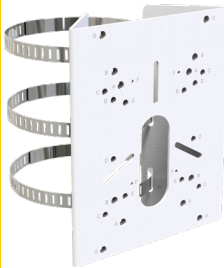

Accessories:

T01
POLE MOUNT

Weight: 720g
Dimensions:
170*51.5*152.6mm