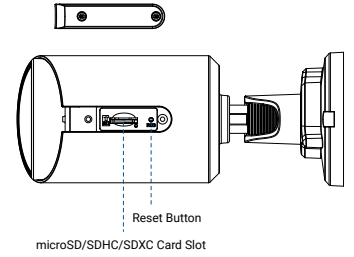

Structure Diagram: