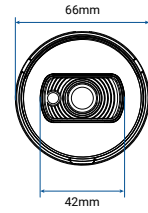

Structure Diagram: