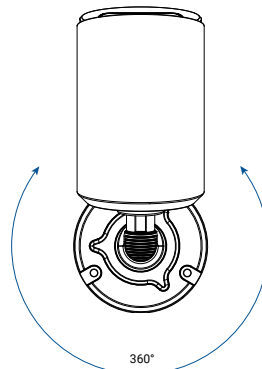

Structure Diagram: