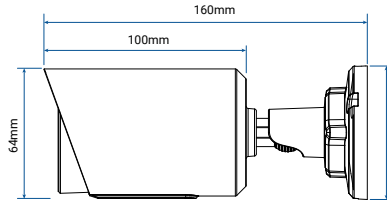

Structure Diagram: