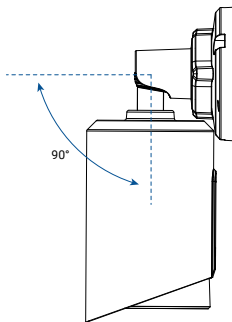

Structure Diagram: