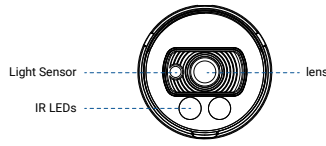

Structure Diagram: