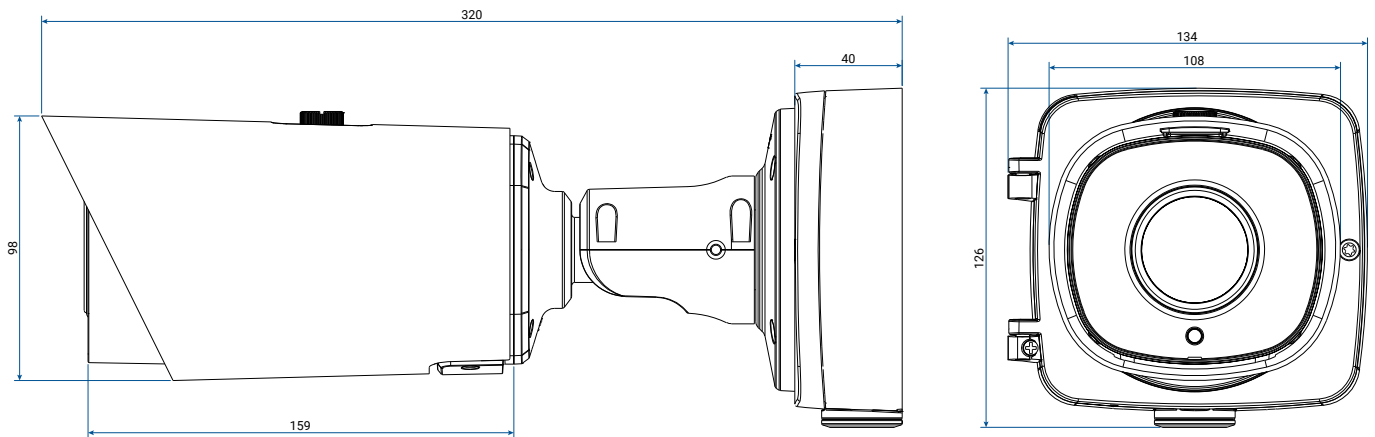

AI 12X Motorized Zoom Bullet IP Camera

2/5MP • AI • 12X Optical Zoom • 3 in 1 Super WDR Pro • 0.002Lux Low-light • 100fps • IP67
 • IK10 • Smart IR II • 180m IR Distance • PoE

MODEL		TA-K22966-X12RPK (2MP)	TA-K55366-X12PK (5MP)
CAMERA	Image Sensor	1/2.8" Progressive Scan CMOS Sensor	
	Minimum Illumination	Colour: 0.002Lux@F1.2 Colour: 0.005Lux@F1.6 B/W: 0Lux with IR on	Colour: 0.005Lux@F1.2 Colour: 0.008Lux@F1.6 B/W: 0Lux with IR on
	WDR	140dB Super WDR (Super WDR Pro is optional for T Series)	120dB Super WDR
	Shutter Time	1/100000s~1s	
	IR Distance	Up to 180m	
	Day/Night Mode	Day/Night/Auto/Customize/Schedule	
	S/N Ratio	>55dB	
LENS	Lens	5.3~64mm, 12X Optical Zoom	
	Field of View	H61°~H5°/D69°~D5°/V36°~V2°	H57°~H4°/D69°~D5°/V44°~V1°
	Mount	Ø14	
	Focus Control	Auto/Manual	
	Aperture	F1.6~F2.8	
	Iris Control	Auto	

GENERAL	Working Temperature	-40°C~60°C -60°C~60°C(Optional for Heater Version)	
	Working Humidity	0~90%(Non-condensing)	
	Power Supply	PoE (802.3af) / DC 12V±10%	
	Power Consumption	8W MAX	
		14W MAX (With IR on)	13W MAX (With IR on)
		10W Max (With Heater) - Heater on: below 10°C, Heater off: above 25°C	
	Surge Protection	4KV	
	Weather Proof	Up to IP67-rated for Weather-resistant Performance	
	Housing	Vandal-proof IK10-rated Metal Housing	
	Weight	1447g	
Dimensions	320mmX134mmX126mm		
Warranty	3/5 Years		
OPTIONS	TA-K22966-X12RTPK	2MP AI 12X Motorized Zoom Bullet IP Camera Primary Stream – 100fps	

Structure Diagram:

Accessories:

T01 POLE MOUNT

Weight: 720g
Dimensions:
170*51.5*152.6mm

T03 EXTERNAL CORNER BRACKET

Weight: 900g
Dimensions:
170*152.5*76.3mm

T62 JUNCTION BOX

Weight: 510g
Dimensions: 134*126*40mm