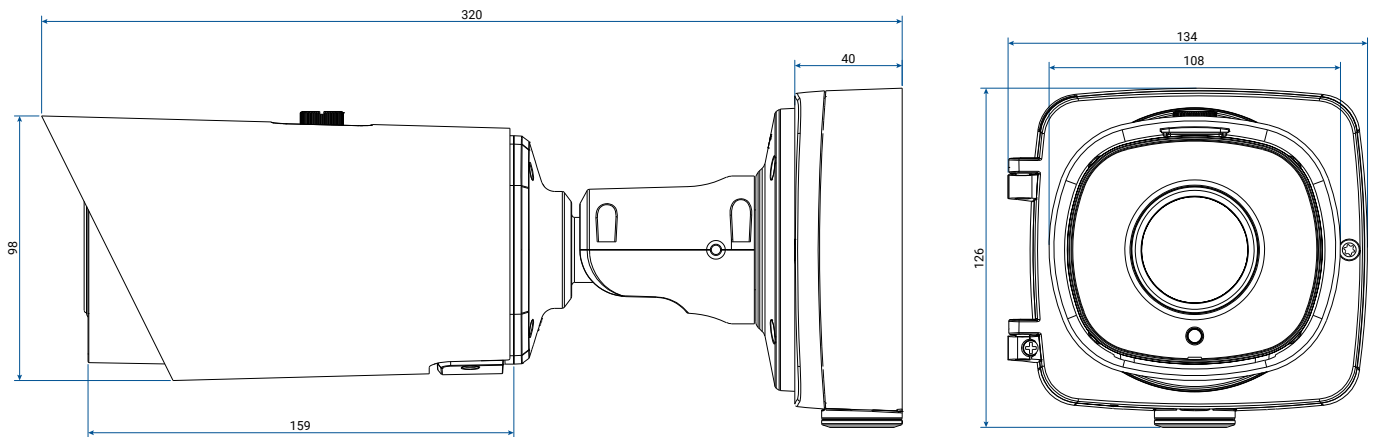

GENERAL	Working Temperature	-40°C~60°C -60°C~60°C(Optional for Heater Version)	
	Working Humidity	0~90%(Non-condensing)	
	Power Supply	PoE (802.3af) / DC 12V±10%	
	Power Consumption	8W MAX	
		14W MAX (With IR on)	13W MAX (With IR on)
		10W Max (With Heater) - Heater on: below 10°C, Heater off: above 25°C	
	Surge Protection	4KV	
	Weather Proof	Up to IP67-rated for Weather-resistant Performance	
	Housing	Vandal-proof IK10-rated Metal Housing	
	Weight	1447g	
Dimensions	320mmX134mmX126mm		
Warranty	3/5 Years		
OPTIONS	TA-K22966-X12RTPK	2MP AI 12X Motorized Zoom Bullet IP Camera Primary Stream – 100fps	

Structure Diagram:

Accessories:

T01 POLE MOUNT

Weight: 720g
Dimensions:
170*51.5*152.6mm