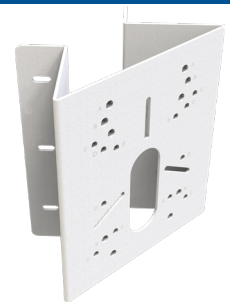

### Structure Diagram:

### Accessories:

#### T01 POLE MOUNT

Weight: 720g  
Dimensions:  
170\*51.5\*152.6mm

#### T03 EXTERNAL CORNER BRACKET

Weight: 900g  
Dimensions:  
170\*152.5\*76.3mm