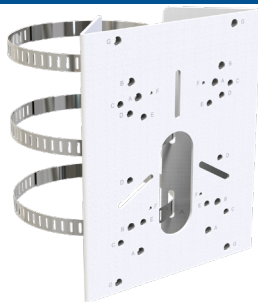

GENERAL	Working Temperature	-40°C~60°C -60°C~60°C(Optional for Heater Version)	
	Working Humidity	0~90%(Non-condensing)	
	Power Supply	PoE (802.3af) / DC 12V±10%	
	Power Consumption	8W MAX	
		14W MAX (With IR on)	13W MAX (With IR on)
		10W Max (With Heater) - Heater on: below 10°C, Heater off: above 25°C	
	Surge Protection	4KV	
	Weather Proof	Up to IP67-rated for Weather-resistant Performance	
	Housing	Vandal-proof IK10-rated Metal Housing	
	Weight	1447g	
Dimensions	320mmX134mmX126mm		
Warranty	3/5 Years		
OPTIONS	TA-K22966-X12RTPK	2MP AI 12X Motorized Zoom Bullet IP Camera Primary Stream – 100fps	

Structure Diagram:

Accessories:

T01 POLE MOUNT

Weight: 720g
Dimensions:
170*51.5*152.6mm

T03 EXTERNAL CORNER BRACKET

Weight: 900g
Dimensions:
170*152.5*76.3mm

T62 JUNCTION BOX

Weight: 510g
Dimensions: 134*126*40mm