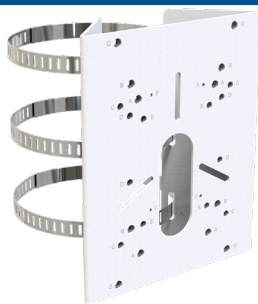

GENERAL	Working Temperature	-40°C~60°C -60°C~60°C(Optional for Heater Version)
	Working Humidity	0~90%(Non-condensing)
	Power Supply	PoE (802.3af) / DC 12V±10%
	Power Consumption	8W MAX/14W MAX (With IR on) 10W Max (With Heater) - Heater on: below 10°C, Heater off: above 25°C
	Surge Protection	4KV
	Weather Proof	Up to IP67-rated for Weather-resistant Performance
	Housing	Vandal-proof IK10-rated Metal Housing
	Weight	1445.8g
	Dimensions	320mmX134mmX126mm
	Warranty	3/5 Years

Structure Diagram:

Accessories:

T01 POLE MOUNT

Weight: 720g
Dimensions:
170*51.5*152.6mm

T03 EXTERNAL CORNER BRACKET

Weight: 900g
Dimensions:
170*152.5*76.3mm

T62 JUNCTION BOX

Weight: 510g
Dimensions: 134*126*40mm