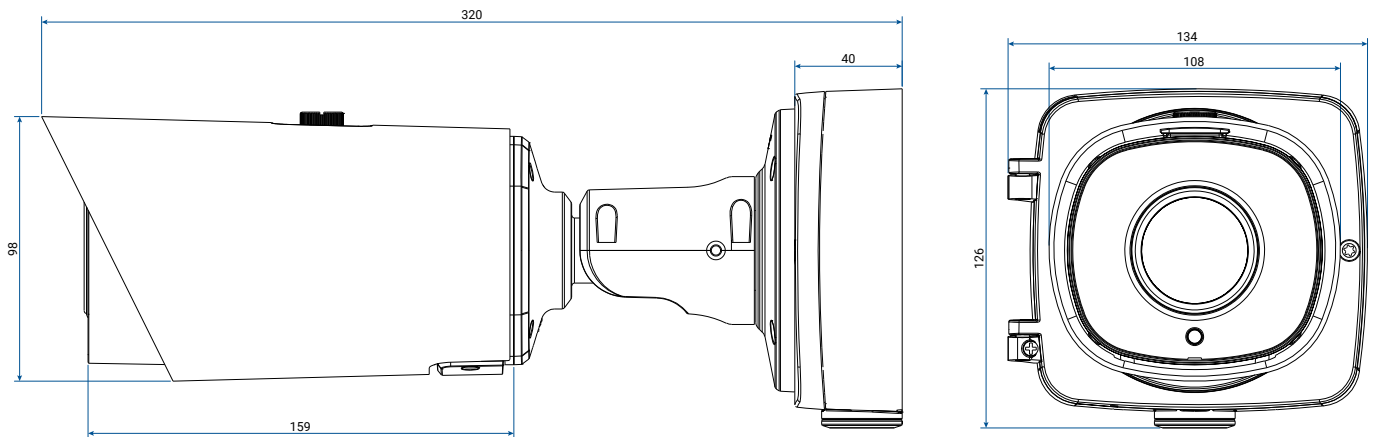

GENERAL	Working Temperature	-40°C~60°C -60°C~60°C(Optional for Heater Version)
	Working Humidity	0~90%(Non-condensing)
	Power Supply	PoE (802.3af) / DC 12V±10%
	Power Consumption	8W MAX/14W MAX (With IR on) 10W Max (With Heater) - Heater on: below 10°C, Heater off: above 25°C
	Surge Protection	4KV
	Weather Proof	Up to IP67-rated for Weather-resistant Performance
	Housing	Vandal-proof IK10-rated Metal Housing
	Weight	1445.8g
	Dimensions	320mmX134mmX126mm
	Warranty	3/5 Years

Structure Diagram:

Accessories:

T01 POLE MOUNT

Weight: 720g
Dimensions:
170*51.5*152.6mm