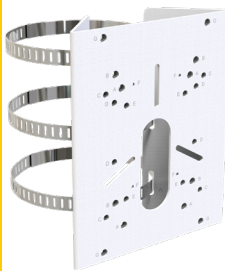

T82
Recessed Mount

Accessories:

T01
POLE MOUNT

Weight: 720g
Dimensions:
170*51.5*152.6mm