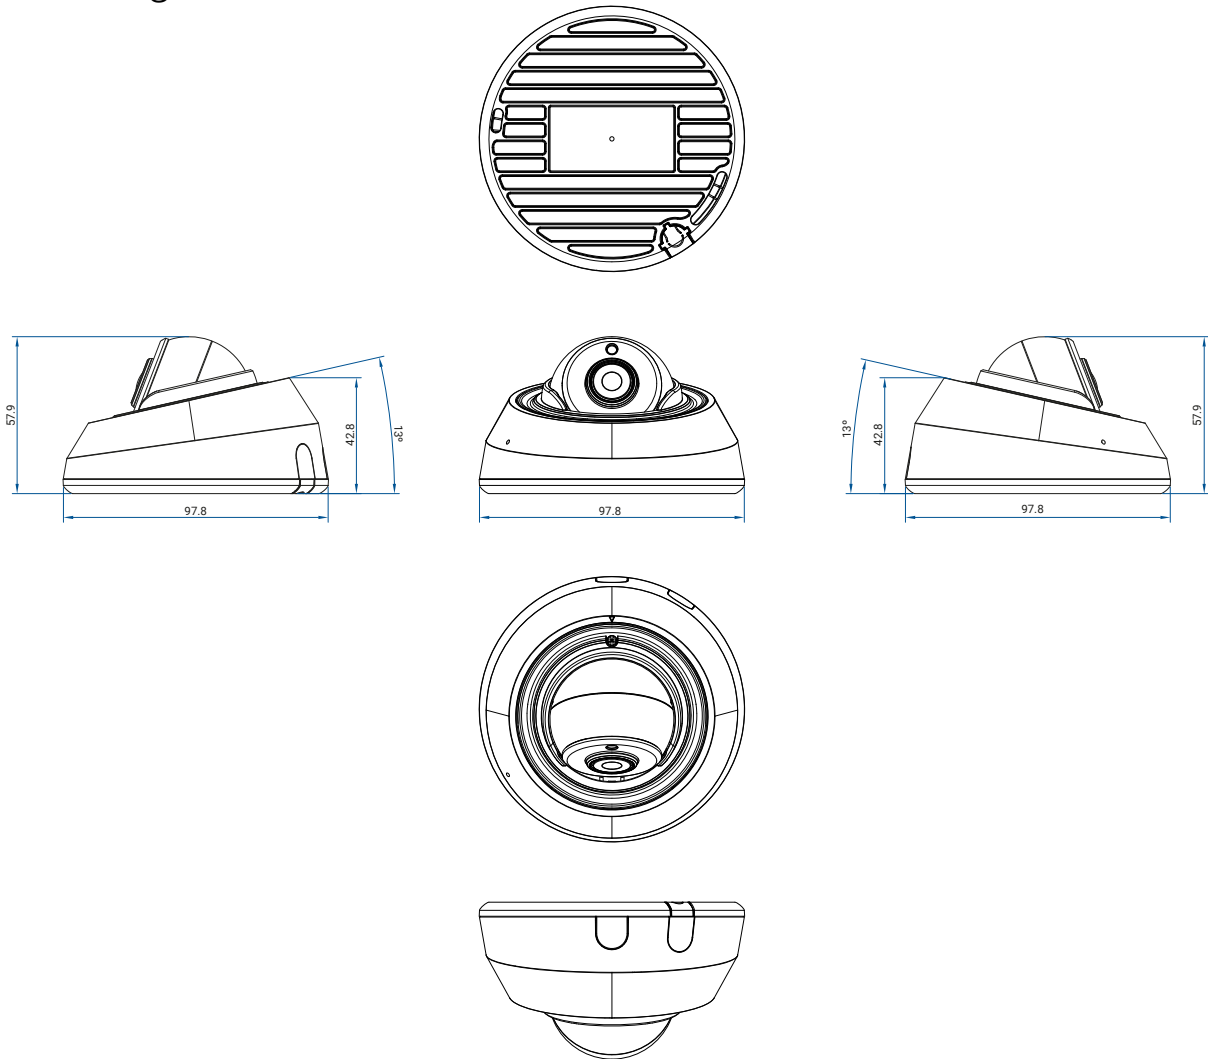

Structure Diagram:

Accessories:

T01
POLE MOUNT

Weight: 720g
Dimensions:
170*51.5*152.6mm