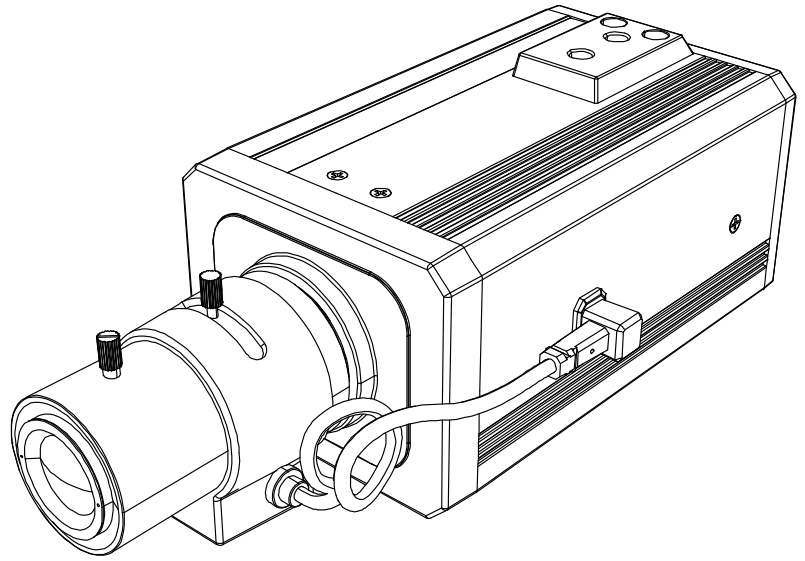

Structure Diagram: