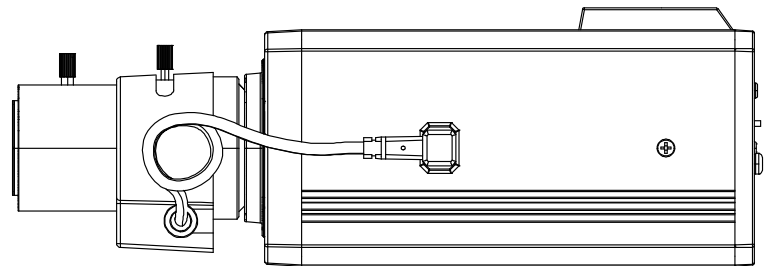

Structure Diagram: