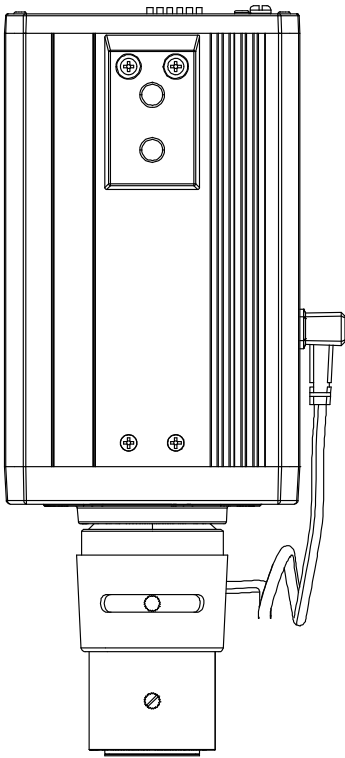

Structure Diagram: