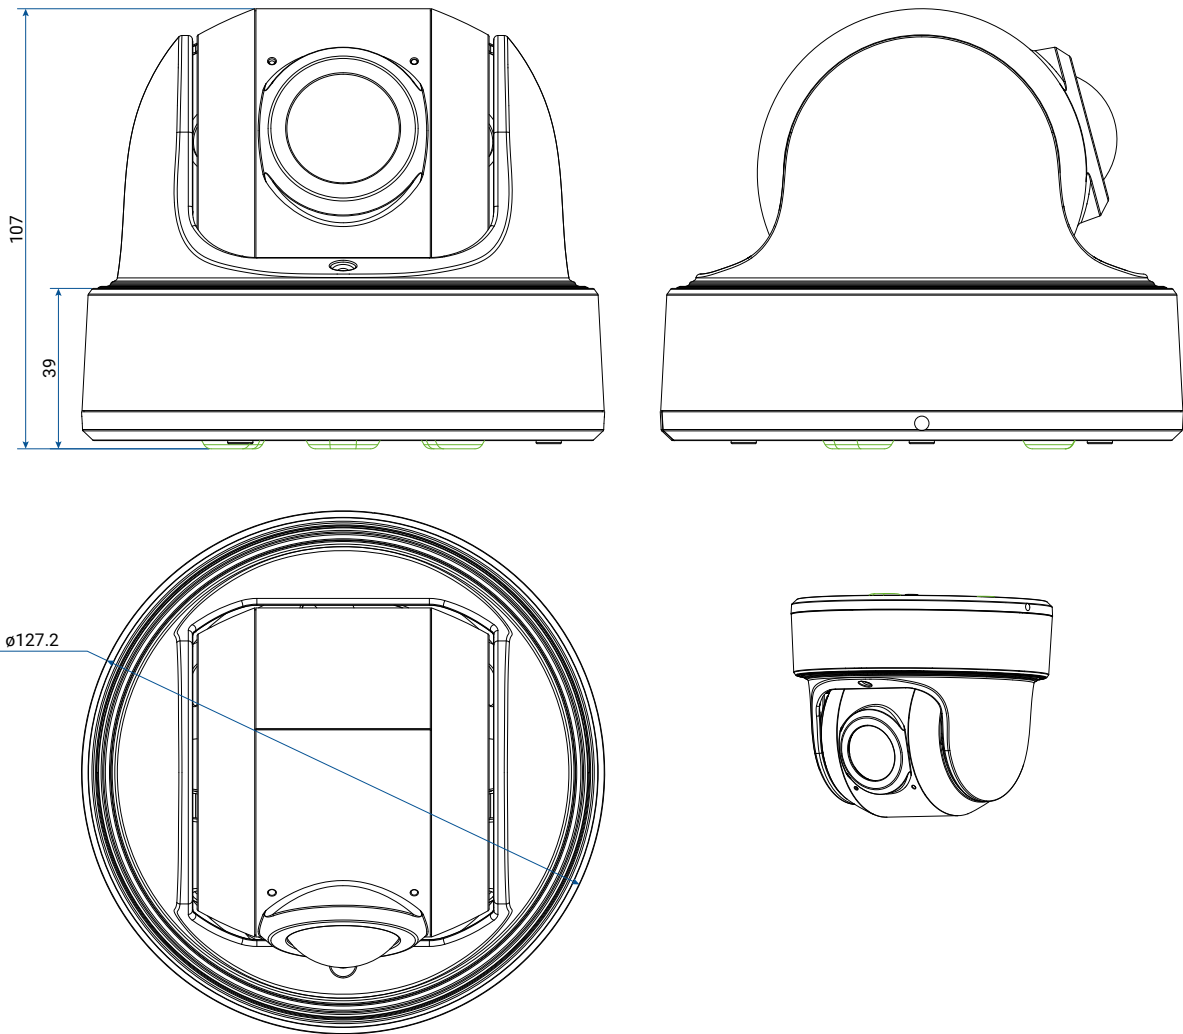

# AI Panoramic Dome IP Camera

AI • 180° Panoramic View • 4K Ultra High Definition • 120dB Super WDR • 0.008Lux Ultra Low-light • Panoramic IR Technology • 180° IR Coverage • Heat Map • IP67 • IK10 • Built-in Microphone • Integrated Junction Box

MODEL		TA-K55376-PA (5MP)	TA-K88176-PA (4K)
CAMERA	Image Sensor	1/2.8" Progressive Scan CMOS Sensor	
	Minimum Illumination	Colour: 0.008Lux@F2.0 B/W: 0Lux with IR on	Colour: 0.012Lux@F2.0 B/W: 0Lux with IR on
	WDR	120dB Super WDR	
	Lens	1.68mm @F2.0	
	Mount	M12	
	Field of View	H180°/V95°	H180°/V86°
	Shutter Time	1/100000s~1s	
	IR Distance	Up to 15m	
	Day/Night Mode	Day/Night/Auto/Customize/Schedule	
S/N Ratio	>55dB		
VIDEO	Maximum Image Resolution	2592x1944 (Original)	3840x2160
	Primary Stream	60Hz: 30fps@(2592x1944) (Original), 30fps@(2560x1440, 1920x1080, 1280x720) 50Hz: 25fps@(2592x1944) (Original), 25fps@(2560x1440, 1920x1080, 1280x720)	60Hz: 25fps@(3840x2160), 30fps@(3456x1936, 3200x1800, 2880x1624, 2560x1440, 1920x1080, 1280x720) 50Hz: 25fps@(3840x2160, 3456x1936, 3200x1800, 2880x1624, 2560x1440, 1920x1080, 1280x720)

## Accessories:

T01 POLE MOUNT	T03 EXTERNAL CORNER BRACKET	T71 WALL MOUNT
<p>Weight: 720g Dimensions: 170*51.5*152.6mm</p> 	<p>Weight: 900g Dimensions: 170*152.5*76.3mm</p> 	<p>Weight: 530g Dimensions: 162*124*78mm</p> 