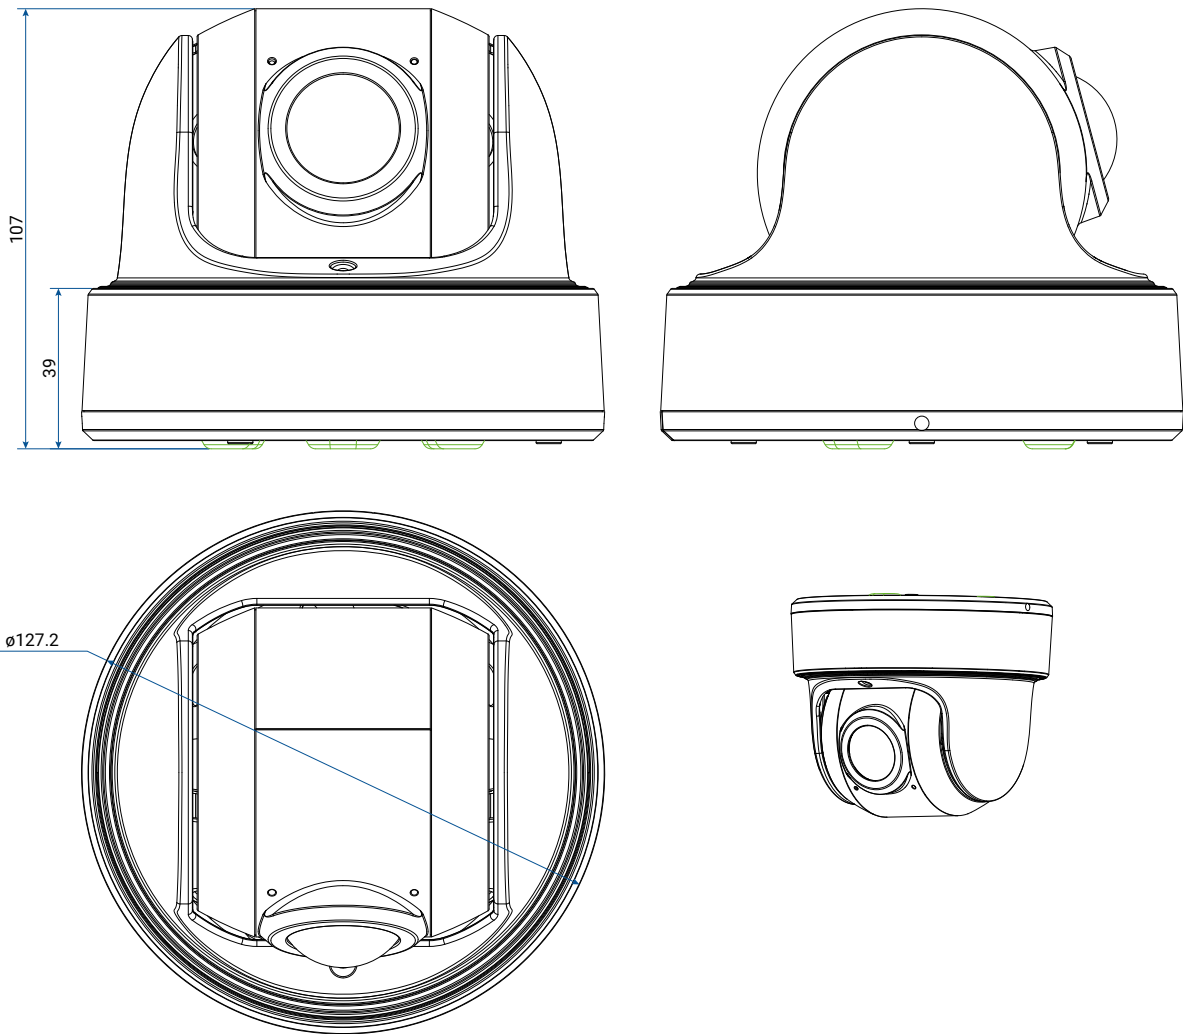

AI Panoramic Dome IP Camera

AI • 180° Panoramic View • 4K Ultra High Definition • 120dB Super WDR • 0.008Lux Ultra Low-light • Panoramic IR Technology • 180° IR Coverage • Heat Map • IP67 • IK10 • Built-in Microphone • Integrated Junction Box

MODEL		TA-K55376-PA (5MP)	TA-K88176-PA (4K)
CAMERA	Image Sensor	1/2.8" Progressive Scan CMOS Sensor	
	Minimum Illumination	Colour: 0.008Lux@F2.0 B/W: 0Lux with IR on	Colour: 0.012Lux@F2.0 B/W: 0Lux with IR on
	WDR	120dB Super WDR	
	Lens	1.68mm @F2.0	
	Mount	M12	
	Field of View	H180°/V95°	H180°/V86°
	Shutter Time	1/100000s~1s	
	IR Distance	Up to 15m	
	Day/Night Mode	Day/Night/Auto/Customize/Schedule	
S/N Ratio	>55dB		
VIDEO	Maximum Image Resolution	2592x1944 (Original)	3840x2160
	Primary Stream	60Hz: 30fps@(2592x1944) (Original), 30fps@(2560x1440, 1920x1080, 1280x720) 50Hz: 25fps@(2592x1944) (Original), 25fps@(2560x1440, 1920x1080, 1280x720)	60Hz: 25fps@(3840x2160), 30fps@(3456x1936, 3200x1800, 2880x1624, 2560x1440, 1920x1080, 1280x720) 50Hz: 25fps@(3840x2160, 3456x1936, 3200x1800, 2880x1624, 2560x1440, 1920x1080, 1280x720)

Structure Diagram:

Accessories:

T01 POLE MOUNT	T03 EXTERNAL CORNER BRACKET	T71 WALL MOUNT
<p>Weight: 720g Dimensions: 170*51.5*152.6mm</p> 	<p>Weight: 900g Dimensions: 170*152.5*76.3mm</p> 	<p>Weight: 530g Dimensions: 162*124*78mm</p> 