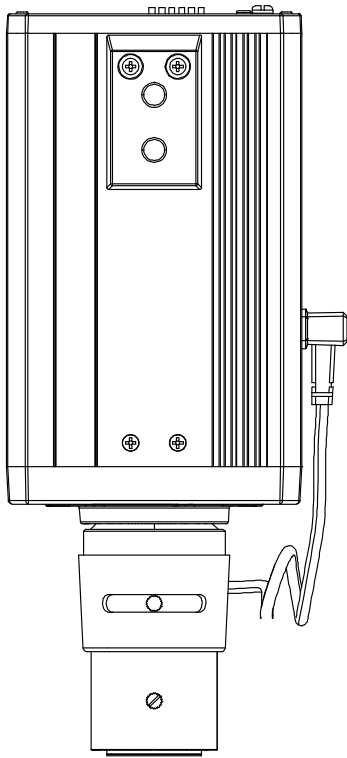

Structure Diagram: