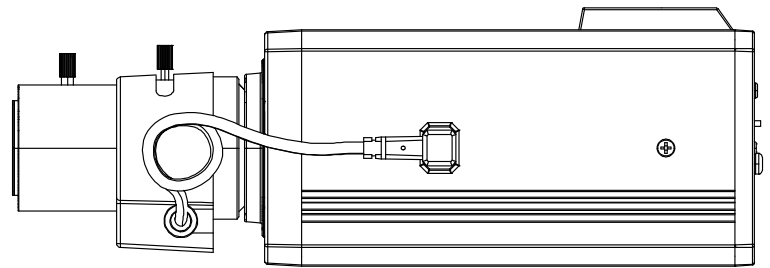

Structure Diagram: