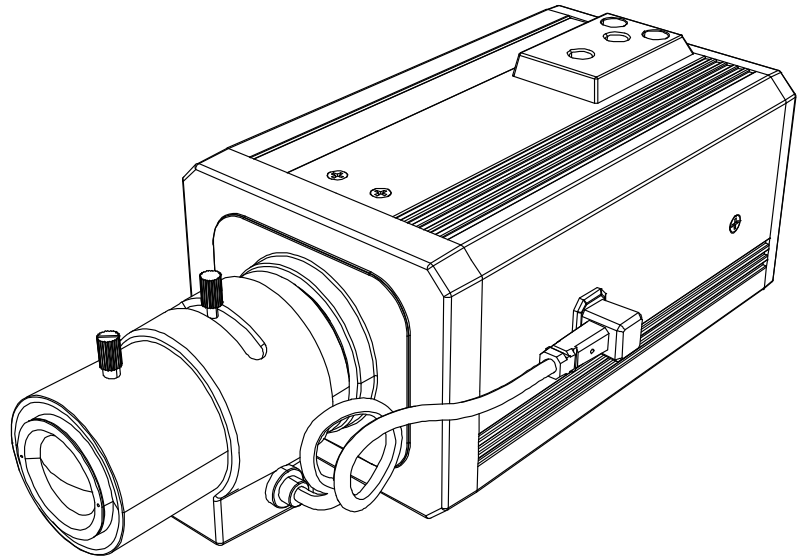

Structure Diagram: