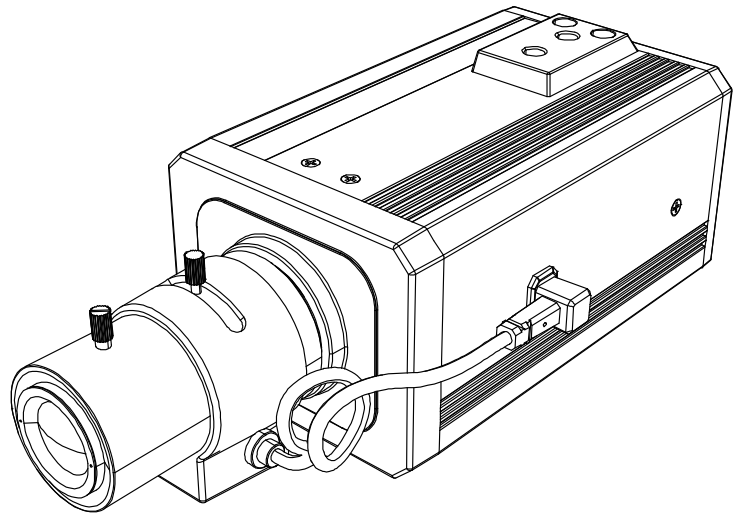

Structure Diagram: