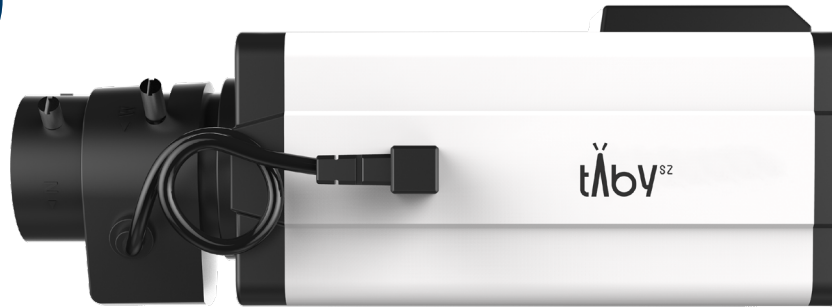

AI Box IP Camera

AI • 5MP/4K • 120dB Super WDR •
0.005Lux Low-light • PoE

MODEL		TA-K55352-PA	TA-K88152-PA
CAMERA	Image Sensor	1/2.8" Progressive Scan CMOS Sensor	
	Minimum Illumination	Colour: 0.005Lux@F1.2 B/W: 0.002Lux @F1.2	Colour: 0.01Lux@F1.2 B/W: 0.005Lux@F1.2
	WDR	120dB Super WDR	
	Mount	C/CS	
	Iris	P-Iris/DC-Iris	
	Shutter Time	1/100000s~1s	
	Day/Night Mode	Day/Night/Auto/Customize/Schedule	
	S/N Ratio	>55dB	
VIDEO	Maximum Image Resolution	2592x1944	3840x2160
	Primary Stream	60Hz: 30fps@(2592x1944, 2592x1520, 2048x1536, 1920x1080, 1280x960, 1280x720, 704x576) 50Hz: 25fps@(2592x1944, 2592x1520, 2048x1536, 1920x1080, 1280x960, 1280x720, 704x576)	60Hz: 30fps@(3840x2160, 3072x2048, 2592x1944, 2592x1520, 2048x1536, 1920x1080, 1280x960, 1280x720, 704x576) 50Hz: 25fps@(3840x2160, 3072x2048, 2592x1944, 2592x1520, 2048x1536, 1920x1080, 1280x960, 1280x720, 704x576)
	Secondary Stream	60Hz: 30fps@(704x576,640x480,640x360,352x288,320x240) 50Hz: 25fps@(704x576,640x480,640x360,352x288,320x240)	
	Tertiary Stream	60Hz: 30fps@(1280x720, 704x576, 640x480, 640x360, 352x288, 320x240) 50Hz: 25fps@(1280x720, 704x576, 640x480, 640x360, 352x288, 320x240)	
	Video Compression	H.265+/H.265(HEVC)/H.264+/H.264/MJPEG	
	Video Bit Rate	16Kbps~16Mbps(CBR/VBR Adjustable)	
	Privacy Masking	Up to 24 areas	