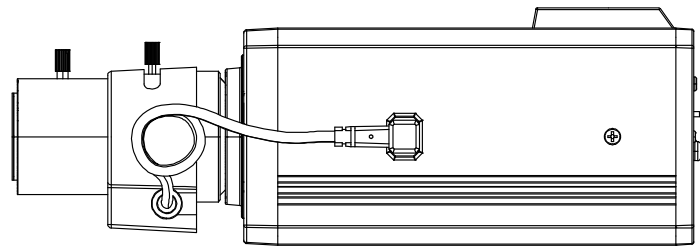

AI Box IP Camera

AI • 5MP/4K • 120dB Super WDR •
0.005Lux Low-light • PoE

MODEL		TA-K55352-PA	TA-K88152-PA
CAMERA	Image Sensor	1/2.8" Progressive Scan CMOS Sensor	
	Minimum Illumination	Colour: 0.005Lux@F1.2 B/W: 0.002Lux @F1.2	Colour: 0.01Lux@F1.2 B/W: 0.005Lux@F1.2
	WDR	120dB Super WDR	
	Mount	C/CS	
	Iris	P-Iris/DC-Iris	
	Shutter Time	1/100000s~1s	
	Day/Night Mode	Day/Night/Auto/Customize/Schedule	
	S/N Ratio	>55dB	
VIDEO	Maximum Image Resolution	2592x1944	3840x2160
	Primary Stream	60Hz: 30fps@(2592x1944, 2592x1520, 2048x1536, 1920x1080, 1280x960, 1280x720, 704x576) 50Hz: 25fps@(2592x1944, 2592x1520, 2048x1536, 1920x1080, 1280x960, 1280x720, 704x576)	60Hz: 30fps@(3840x2160, 3072x2048, 2592x1944, 2592x1520, 2048x1536, 1920x1080, 1280x960, 1280x720, 704x576) 50Hz: 25fps@(3840x2160, 3072x2048, 2592x1944, 2592x1520, 2048x1536, 1920x1080, 1280x960, 1280x720, 704x576)
	Secondary Stream	60Hz: 30fps@(704x576,640x480,640x360,352x288,320x240) 50Hz: 25fps@(704x576,640x480,640x360,352x288,320x240)	
	Tertiary Stream	60Hz: 30fps@(1280x720, 704x576, 640x480, 640x360, 352x288, 320x240) 50Hz: 25fps@(1280x720, 704x576, 640x480, 640x360, 352x288, 320x240)	
	Video Compression	H.265+/H.265(HEVC)/H.264+/H.264/MJPEG	
	Video Bit Rate	16Kbps~16Mbps(CBR/VBR Adjustable)	
	Privacy Masking	Up to 24 areas	

Structure Diagram:

Accessories:

T51
PROTECTIVE HOUSING

Weight: 1988g
Dimensions:
380*150*H mm
(Adjustable)