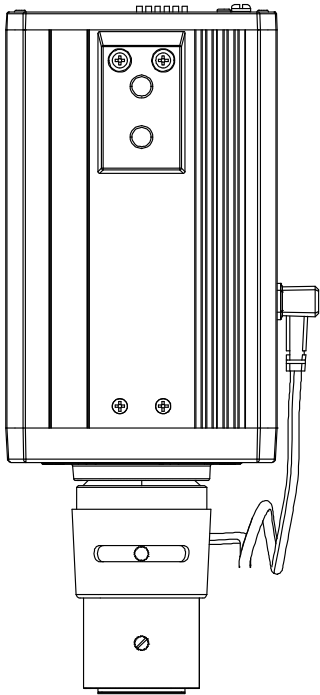

AI Box IP Camera

AI • 5MP/4K • 120dB Super WDR •
0.005Lux Low-light • PoE

MODEL		TA-K55352-PA	TA-K88152-PA
CAMERA	Image Sensor	1/2.8" Progressive Scan CMOS Sensor	
	Minimum Illumination	Colour: 0.005Lux@F1.2 B/W: 0.002Lux @F1.2	Colour: 0.01Lux@F1.2 B/W: 0.005Lux@F1.2
	WDR	120dB Super WDR	
	Mount	C/CS	
	Iris	P-Iris/DC-Iris	
	Shutter Time	1/100000s~1s	
	Day/Night Mode	Day/Night/Auto/Customize/Schedule	
	S/N Ratio	>55dB	
VIDEO	Maximum Image Resolution	2592x1944	3840x2160
	Primary Stream	60Hz: 30fps@(2592x1944, 2592x1520, 2048x1536, 1920x1080, 1280x960, 1280x720, 704x576) 50Hz: 25fps@(2592x1944, 2592x1520, 2048x1536, 1920x1080, 1280x960, 1280x720, 704x576)	60Hz: 30fps@(3840x2160, 3072x2048, 2592x1944, 2592x1520, 2048x1536, 1920x1080, 1280x960, 1280x720, 704x576) 50Hz: 25fps@(3840x2160, 3072x2048, 2592x1944, 2592x1520, 2048x1536, 1920x1080, 1280x960, 1280x720, 704x576)
	Secondary Stream	60Hz: 30fps@(704x576,640x480,640x360,352x288,320x240) 50Hz: 25fps@(704x576,640x480,640x360,352x288,320x240)	
	Tertiary Stream	60Hz: 30fps@(1280x720, 704x576, 640x480, 640x360, 352x288, 320x240) 50Hz: 25fps@(1280x720, 704x576, 640x480, 640x360, 352x288, 320x240)	
	Video Compression	H.265+/H.265(HEVC)/H.264+/H.264/MJPEG	
	Video Bit Rate	16Kbps~16Mbps(CBR/VBR Adjustable)	
	Privacy Masking	Up to 24 areas	

Structure Diagram:

Accessories:

T51
PROTECTIVE HOUSING

Weight: 1988g
Dimensions:
380*150*H mm
(Adjustable)