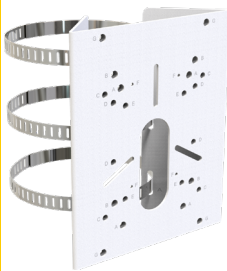

AI IR Dome IP Camera

2/5MP • 140dB WDR • 0.005Lux Ultra Low-light • Smart IR II • 60fps • 20m IR Distance • PoE

MODEL		TA-K22983-RPK (2MP)	TA-K55383-PK (5MP)
CAMERA	Image Sensor	1/2.8" Progressive Scan CMOS Sensor	
	Minimum Illumination	Colour: 0.005Lux @F1.6 B/W: 0Lux with IR on	Colour: 0.008Lux@F1.6 B/W: 0Lux with IR on
	WDR	140dB Super WDR	120dB Super WDR
	Lens	2.8mm/4mm/6mm@F1.6	
	Mount	M12	
	Field of View	H111°/D128°/V61° (2.8mm) H91°/D106°/V50° (4mm) H55°/D63°/V32° (6mm)	H105°/D131°/V78° (2.8mm) H86°/D108°/V63° (4mm) H52°/D63°/V40° (6mm)
	Shutter Time	1/100000s~1s	
	IR Distance	Up to 20m	
	Day/Night Mode	Day/Night/Auto/Customize/Schedule	
	S/N Ratio	>55dB	
VIDEO	Maximum Image Resolution	1920x1080	2592x1944

Structure Diagram:

Accessories:

T01
POLE MOUNT

Weight: 720g
Dimensions:
170*51.5*152.6mm

T03
EXTERNAL CORNER BRACKET

Weight: 900g
Dimensions:
170*152.5*76.3mm

T71
WALL MOUNT

Weight: 530g
Dimensions:
162*124*78mm