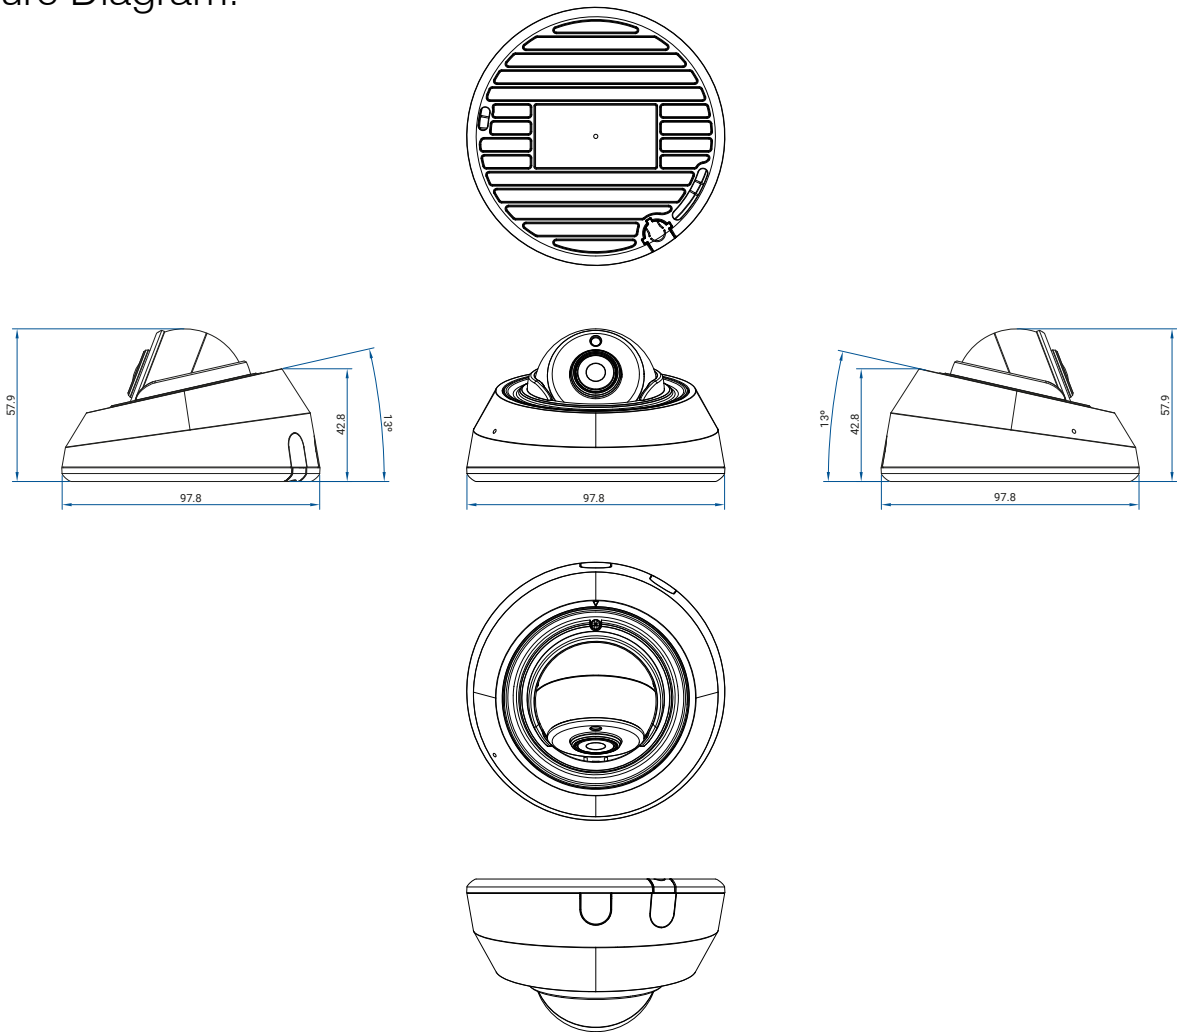

AI IR Dome IP Camera

2/5MP • 140dB WDR • 0.005Lux Ultra Low-light • Smart IR II • 60fps • 20m IR Distance • PoE

MODEL		TA-K22983-RPK (2MP)	TA-K55383-PK (5MP)
CAMERA	Image Sensor	1/2.8" Progressive Scan CMOS Sensor	
	Minimum Illumination	Colour: 0.005Lux @F1.6 B/W: 0Lux with IR on	Colour: 0.008Lux@F1.6 B/W: 0Lux with IR on
	WDR	140dB Super WDR	120dB Super WDR
	Lens	2.8mm/4mm/6mm@F1.6	
	Mount	M12	
	Field of View	H111°/D128°/V61° (2.8mm) H91°/D106°/V50° (4mm) H55°/D63°/V32° (6mm)	H105°/D131°/V78° (2.8mm) H86°/D108°/V63° (4mm) H52°/D63°/V40° (6mm)
	Shutter Time	1/100000s~1s	
	IR Distance	Up to 20m	
	Day/Night Mode	Day/Night/Auto/Customize/Schedule	
	S/N Ratio	>55dB	
VIDEO	Maximum Image Resolution	1920x1080	2592x1944

Structure Diagram:

Accessories:

T01
POLE MOUNT

Weight: 720g
Dimensions:
170*51.5*152.6mm

T03
EXTERNAL CORNER BRACKET

Weight: 900g
Dimensions:
170*152.5*76.3mm

T71
WALL MOUNT

Weight: 530g
Dimensions:
162*124*78mm

T82
Recessed Mount

Weight: 475g
Dimensions:
Ø168.7*91.3mm