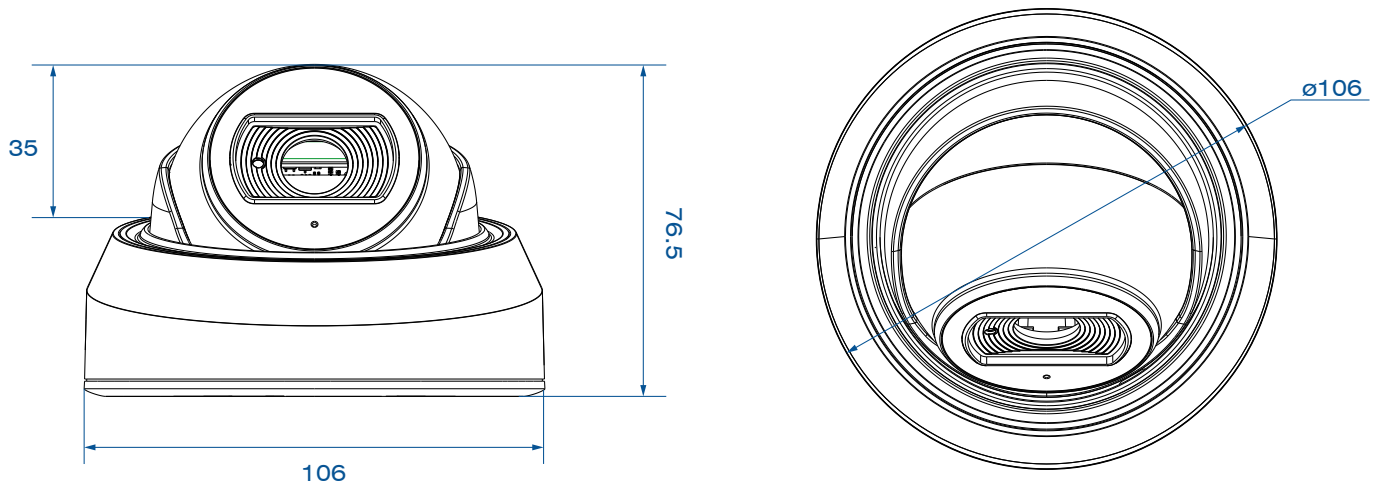

Structure Diagram:

Accessories:

T01 POLE MOUNT	T03 EXTERNAL CORNER BRACKET	T71 WALL MOUNT
Weight: 720g Dimensions: 170*51.5*152.6mm	Weight: 900g Dimensions: 170*152.5*76.3mm	Weight: 530g Dimensions: 162*124*78mm
T81 RECESSED MOUNT	T83 JUNCTION BOX	
Weight: 450g Dimensions: 168.9*168.9*91.3mm	Weight: 530g Dimensions: 162*124*78mm