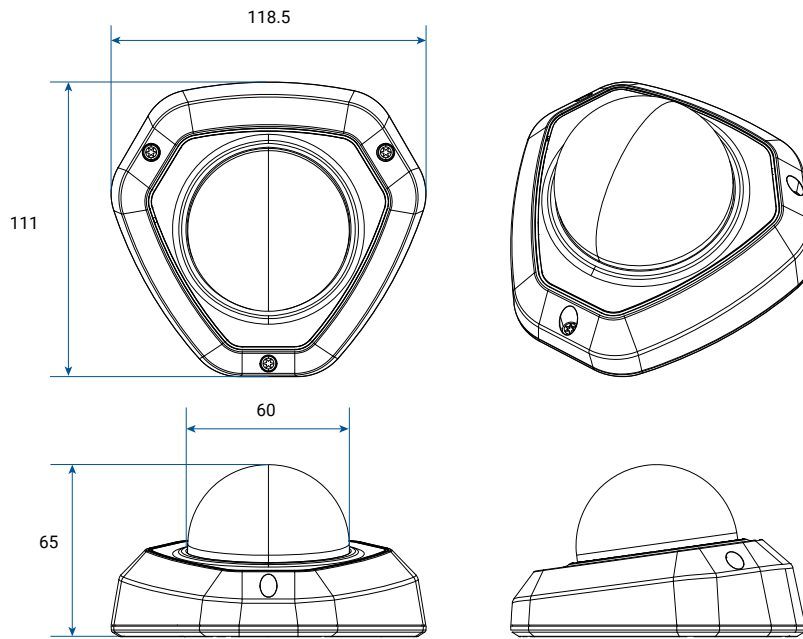

Structure Diagram: