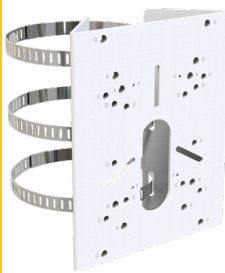

T73
ADAPTOR PLATE

T74
JUNCTION BOX

Accessories:

T01
POLE MOUNT

Weight: 720g
Dimensions:
170*51.5*152.6mm