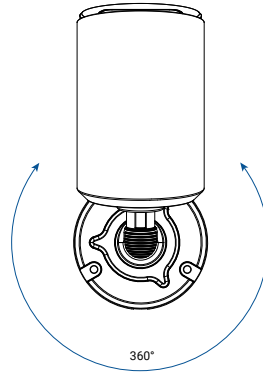

AI Vandal Proof Bullet IP Camera

2/5MP • AI • 120dB Super WDR • 0.005Lux Ultra Low-light • IP67 • IK10 • Smart IR II • 30m IR Distance • 60fps • PoE

MODEL		TA-K22964-PD (2MP)	TA-K55364-PD (5MP)
CAMERA	Image Sensor	1/2.8" Progressive Scan CMOS Sensor	
	Minimum Illumination	Colour: 0.005Lux @F1.6 B/W: 0Lux with IR on	Colour: 0.008Lux@F1.6 B/W: 0Lux with IR on
	WDR	120dB Super WDR	
	Lens	2.8mm/4mm/6mm@F1.6	
	Mount	M12	
	Field of View	H111°/D128°/V61°(2.8mm) H91°/D106°/V50°(4mm) H55°/D63°/V32°(6mm)	H105°/D131°/V78°(2.8mm) H86°/D108°/V63°(4mm) H52°/D63°/V40°(6mm)
	Shutter Time	1/100000s~1s	
	IR Distance	Up to 30m	
	Day/Night Mode	Day/Night/Auto/Customize/Schedule	
	S/N Ratio	>55dB	
VIDEO	Maximum Image Resolution	1920x1080	2592x1944
	Primary Stream	60Hz: 60fps@(1920x1080) (Optional for R Series), 30fps@(1920x1080, 1280x960, 1280x720, 704x576) 50Hz: 50fps@(1920x1080) (Optional for R Series), 25fps@(1920x1080, 1280x960, 1280x720, 704x576)	60Hz: 30fps@(2592x1944, 2048x1536, 1920x1080, 1280x960, 1280x720, 704x576) 50Hz: 25fps@(2592x1944, 2048x1536, 1920x1080, 1280x960, 1280x720, 704x576)
	Secondary Stream	60Hz: 30fps@(704x576, 640x480, 640x360, 352x288) 50Hz: 25fps@(704x576, 640x480, 640x360, 352x288)	
	Tertiary Stream	60Hz: 30fps@(1280x720, 704x576, 640x480, 640x360, 352x288) 50Hz: 25fps@(1280x720, 704x576, 640x480, 640x360, 352x288)	

Structure Diagram:

Accessories:

T01
POLE MOUNT

Weight: 720g
Dimensions:
170*51.5*152.6mm

T03
EXTERNAL CORNER BRACKET

Weight: 900g
Dimensions:
170*152.5*76.3mm