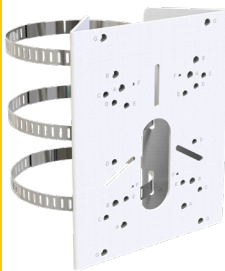

AI Vandal Proof Bullet IP Camera

2/5MP • AI • 120dB Super WDR • 0.005Lux Ultra Low-light • IP67 • IK10 • Smart IR II • 30m IR Distance • 60fps • PoE

MODEL		TA-K22964-PD (2MP)	TA-K55364-PD (5MP)
CAMERA	Image Sensor	1/2.8" Progressive Scan CMOS Sensor	
	Minimum Illumination	Colour: 0.005Lux @F1.6 B/W: 0Lux with IR on	Colour: 0.008Lux@F1.6 B/W: 0Lux with IR on
	WDR	120dB Super WDR	
	Lens	2.8mm/4mm/6mm@F1.6	
	Mount	M12	
	Field of View	H111°/D128°/V61°(2.8mm) H91°/D106°/V50°(4mm) H55°/D63°/V32°(6mm)	H105°/D131°/V78°(2.8mm) H86°/D108°/V63°(4mm) H52°/D63°/V40°(6mm)
	Shutter Time	1/100000s~1s	
	IR Distance	Up to 30m	
	Day/Night Mode	Day/Night/Auto/Customize/Schedule	
	S/N Ratio	>55dB	
VIDEO	Maximum Image Resolution	1920x1080	2592x1944
	Primary Stream	60Hz: 60fps@(1920x1080) (Optional for R Series), 30fps@(1920x1080, 1280x960, 1280x720, 704x576) 50Hz: 50fps@(1920x1080) (Optional for R Series), 25fps@(1920x1080, 1280x960, 1280x720, 704x576)	60Hz: 30fps@(2592x1944, 2048x1536, 1920x1080, 1280x960, 1280x720, 704x576) 50Hz: 25fps@(2592x1944, 2048x1536, 1920x1080, 1280x960, 1280x720, 704x576)
	Secondary Stream	60Hz: 30fps@(704x576, 640x480, 640x360, 352x288) 50Hz: 25fps@(704x576, 640x480, 640x360, 352x288)	
	Tertiary Stream	60Hz: 30fps@(1280x720, 704x576, 640x480, 640x360, 352x288) 50Hz: 25fps@(1280x720, 704x576, 640x480, 640x360, 352x288)	

Structure Diagram:

Accessories:

T01
POLE MOUNT

Weight: 720g
Dimensions:
170*51.5*152.6mm

T03
EXTERNAL CORNER BRACKET

Weight: 900g
Dimensions:
170*152.5*76.3mm