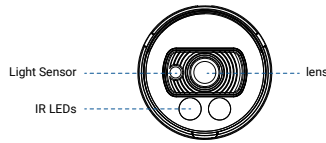

Structure Diagram: