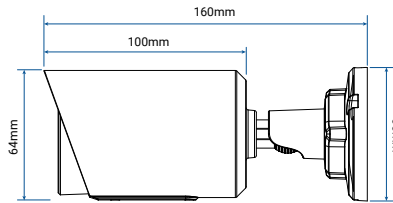

AI Vandal Proof Bullet IP Camera

2/5MP • AI • 120dB Super WDR • 0.005Lux Ultra Low-light • IP67 • IK10 • Smart IR II • 30m IR Distance • 60fps • PoE

MODEL		TA-K22964-PD (2MP)	TA-K55364-PD (5MP)
CAMERA	Image Sensor	1/2.8" Progressive Scan CMOS Sensor	
	Minimum Illumination	Colour: 0.005Lux @F1.6 B/W: 0Lux with IR on	Colour: 0.008Lux@F1.6 B/W: 0Lux with IR on
	WDR	120dB Super WDR	
	Lens	2.8mm/4mm/6mm@F1.6	
	Mount	M12	
	Field of View	H111°/D128°/V61°(2.8mm) H91°/D106°/V50°(4mm) H55°/D63°/V32°(6mm)	H105°/D131°/V78°(2.8mm) H86°/D108°/V63°(4mm) H52°/D63°/V40°(6mm)
	Shutter Time	1/100000s~1s	
	IR Distance	Up to 30m	
	Day/Night Mode	Day/Night/Auto/Customize/Schedule	
	S/N Ratio	>55dB	
VIDEO	Maximum Image Resolution	1920x1080	2592x1944
	Primary Stream	60Hz: 60fps@(1920x1080) (Optional for R Series), 30fps@(1920x1080, 1280x960, 1280x720, 704x576) 50Hz: 50fps@(1920x1080) (Optional for R Series), 25fps@(1920x1080, 1280x960, 1280x720, 704x576)	60Hz: 30fps@(2592x1944, 2048x1536, 1920x1080, 1280x960, 1280x720, 704x576) 50Hz: 25fps@(2592x1944, 2048x1536, 1920x1080, 1280x960, 1280x720, 704x576)
	Secondary Stream	60Hz: 30fps@(704x576, 640x480, 640x360, 352x288) 50Hz: 25fps@(704x576, 640x480, 640x360, 352x288)	
	Tertiary Stream	60Hz: 30fps@(1280x720, 704x576, 640x480, 640x360, 352x288) 50Hz: 25fps@(1280x720, 704x576, 640x480, 640x360, 352x288)	

Structure Diagram:

Accessories:

T01
POLE MOUNT

Weight: 720g
Dimensions:
170*51.5*152.6mm

T03
EXTERNAL CORNER BRACKET

Weight: 900g
Dimensions:
170*152.5*76.3mm