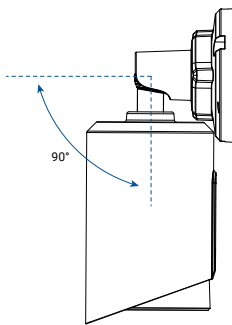

AI Vandal Proof Bullet IP Camera

2/5MP • AI • 120dB Super WDR • 0.005Lux Ultra Low-light • IP67 • IK10 • Smart IR II • 30m IR Distance • 60fps • PoE

MODEL		TA-K22964-PD (2MP)	TA-K55364-PD (5MP)
CAMERA	Image Sensor	1/2.8" Progressive Scan CMOS Sensor	
	Minimum Illumination	Colour: 0.005Lux @F1.6 B/W: 0Lux with IR on	Colour: 0.008Lux@F1.6 B/W: 0Lux with IR on
	WDR	120dB Super WDR	
	Lens	2.8mm/4mm/6mm@F1.6	
	Mount	M12	
	Field of View	H111°/D128°/V61°(2.8mm) H91°/D106°/V50°(4mm) H55°/D63°/V32°(6mm)	H105°/D131°/V78°(2.8mm) H86°/D108°/V63°(4mm) H52°/D63°/V40°(6mm)
	Shutter Time	1/100000s~1s	
	IR Distance	Up to 30m	
	Day/Night Mode	Day/Night/Auto/Customize/Schedule	
	S/N Ratio	>55dB	
VIDEO	Maximum Image Resolution	1920x1080	2592x1944
	Primary Stream	60Hz: 60fps@(1920x1080) (Optional for R Series), 30fps@(1920x1080, 1280x960, 1280x720, 704x576) 50Hz: 50fps@(1920x1080) (Optional for R Series), 25fps@(1920x1080, 1280x960, 1280x720, 704x576)	60Hz: 30fps@(2592x1944, 2048x1536, 1920x1080, 1280x960, 1280x720, 704x576) 50Hz: 25fps@(2592x1944, 2048x1536, 1920x1080, 1280x960, 1280x720, 704x576)
	Secondary Stream	60Hz: 30fps@(704x576, 640x480, 640x360, 352x288) 50Hz: 25fps@(704x576, 640x480, 640x360, 352x288)	
	Tertiary Stream	60Hz: 30fps@(1280x720, 704x576, 640x480, 640x360, 352x288) 50Hz: 25fps@(1280x720, 704x576, 640x480, 640x360, 352x288)	

Structure Diagram:

Accessories:

T01
POLE MOUNT

Weight: 720g
Dimensions:
170*51.5*152.6mm

T03
EXTERNAL CORNER BRACKET

Weight: 900g
Dimensions:
170*152.5*76.3mm