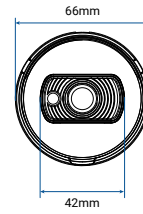

AI Vandal Proof Bullet IP Camera

2/5MP • AI • 120dB Super WDR • 0.005Lux Ultra Low-light • IP67 • IK10 • Smart IR II • 30m IR Distance • 60fps • PoE

MODEL		TA-K22964-PD (2MP)	TA-K55364-PD (5MP)
CAMERA	Image Sensor	1/2.8" Progressive Scan CMOS Sensor	
	Minimum Illumination	Colour: 0.005Lux @F1.6 B/W: 0Lux with IR on	Colour: 0.008Lux@F1.6 B/W: 0Lux with IR on
	WDR	120dB Super WDR	
	Lens	2.8mm/4mm/6mm@F1.6	
	Mount	M12	
	Field of View	H111°/D128°/V61°(2.8mm) H91°/D106°/V50°(4mm) H55°/D63°/V32°(6mm)	H105°/D131°/V78°(2.8mm) H86°/D108°/V63°(4mm) H52°/D63°/V40°(6mm)
	Shutter Time	1/100000s~1s	
	IR Distance	Up to 30m	
	Day/Night Mode	Day/Night/Auto/Customize/Schedule	
	S/N Ratio	>55dB	
VIDEO	Maximum Image Resolution	1920x1080	2592x1944
	Primary Stream	60Hz: 60fps@(1920x1080) (Optional for R Series), 30fps@(1920x1080, 1280x960, 1280x720, 704x576) 50Hz: 50fps@(1920x1080) (Optional for R Series), 25fps@(1920x1080, 1280x960, 1280x720, 704x576)	60Hz: 30fps@(2592x1944, 2048x1536, 1920x1080, 1280x960, 1280x720, 704x576) 50Hz: 25fps@(2592x1944, 2048x1536, 1920x1080, 1280x960, 1280x720, 704x576)
	Secondary Stream	60Hz: 30fps@(704x576, 640x480, 640x360, 352x288) 50Hz: 25fps@(704x576, 640x480, 640x360, 352x288)	
	Tertiary Stream	60Hz: 30fps@(1280x720, 704x576, 640x480, 640x360, 352x288) 50Hz: 25fps@(1280x720, 704x576, 640x480, 640x360, 352x288)	

Structure Diagram:

Accessories:

T01
POLE MOUNT

Weight: 720g
Dimensions:
170*51.5*152.6mm

T03
EXTERNAL CORNER BRACKET

Weight: 900g
Dimensions:
170*152.5*76.3mm