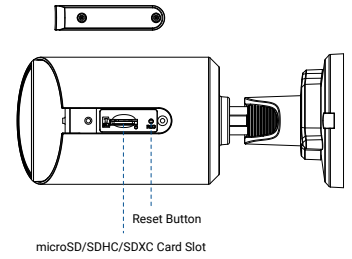

AI Vandal Proof Bullet IP Camera

2/5MP • AI • 120dB Super WDR • 0.005Lux Ultra Low-light • IP67 • IK10 • Smart IR II • 30m IR Distance • 60fps • PoE

MODEL		TA-K22964-PD (2MP)	TA-K55364-PD (5MP)
CAMERA	Image Sensor	1/2.8" Progressive Scan CMOS Sensor	
	Minimum Illumination	Colour: 0.005Lux @F1.6 B/W: 0Lux with IR on	Colour: 0.008Lux@F1.6 B/W: 0Lux with IR on
	WDR	120dB Super WDR	
	Lens	2.8mm/4mm/6mm@F1.6	
	Mount	M12	
	Field of View	H111°/D128°/V61°(2.8mm) H91°/D106°/V50°(4mm) H55°/D63°/V32°(6mm)	H105°/D131°/V78°(2.8mm) H86°/D108°/V63°(4mm) H52°/D63°/V40°(6mm)
	Shutter Time	1/100000s~1s	
	IR Distance	Up to 30m	
	Day/Night Mode	Day/Night/Auto/Customize/Schedule	
	S/N Ratio	>55dB	
VIDEO	Maximum Image Resolution	1920x1080	2592x1944
	Primary Stream	60Hz: 60fps@(1920x1080) (Optional for R Series), 30fps@(1920x1080, 1280x960, 1280x720, 704x576) 50Hz: 50fps@(1920x1080) (Optional for R Series), 25fps@(1920x1080, 1280x960, 1280x720, 704x576)	60Hz: 30fps@(2592x1944, 2048x1536, 1920x1080, 1280x960, 1280x720, 704x576) 50Hz: 25fps@(2592x1944, 2048x1536, 1920x1080, 1280x960, 1280x720, 704x576)
	Secondary Stream	60Hz: 30fps@(704x576, 640x480, 640x360, 352x288) 50Hz: 25fps@(704x576, 640x480, 640x360, 352x288)	
	Tertiary Stream	60Hz: 30fps@(1280x720, 704x576, 640x480, 640x360, 352x288) 50Hz: 25fps@(1280x720, 704x576, 640x480, 640x360, 352x288)	

Structure Diagram:

Accessories:

T01
POLE MOUNT

Weight: 720g
Dimensions:
170*51.5*152.6mm

T03
EXTERNAL CORNER BRACKET

Weight: 900g
Dimensions:
170*152.5*76.3mm