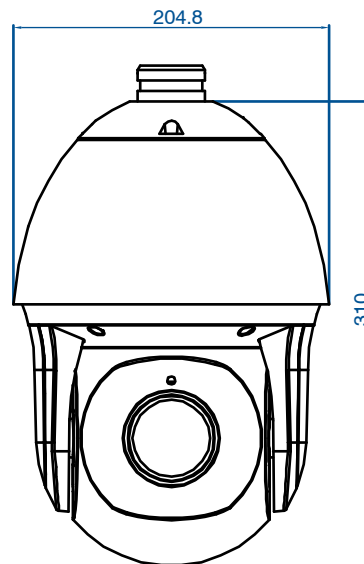

AI 42X Zoom Speed Dome IP Camera

2MP • AI • 42X Optical Zoom • 120dB Super WDR • 0.005Lux Starlight • Smart IR II Technology • IR Distance up to 300m • IP66 • IK10 • PTZ Auto Tracking • 3D Positioning • Smart PTZ Motion Detection • 90fps • PoE • NDAA Compliant

MODEL		TA-K22941-X42RPE
CAMERA	Image Sensor	1/2.8" Progressive Scan CMOS Sensor
	Minimum Illumination	Colour: 0.005Lux@F1.8 B/W: 0Lux with IR on
	WDR	120dB Super WDR
	Shutter Time	1/100000s~1s
	Digital Zoom	16X
	Day/Night Mode	Day/Night/Auto/Customize/Schedule
	S/N Ratio	>55dB
LENS	Focal Length	7~300mm, 42X Optical Zoom
	Zoom Speed	Approx 7s (Wide-Tele)
	Field of View	H45°~H2°/D50°~D2°/V27°~V1°
	Focus Control	Auto/Semi-Auto/Manual
	Minimum Working Distance	1200/1500mm(Wide/Tele)
	Aperture	F1.8~F6.5
	Iris Control	Auto
PTZ	Pan Range/Pan Speed	360°endless / Pan Manual Speed: 0.1°~250°/s, Pan Preset Speed: 250°/s
	Tilt Range/Tilt Speed	-5°~90°(Auto Flip) / Tilt Manual Speed: 0.1°~160°/s, Tilt Preset Speed: 160°/s

GENERAL	Power Consumption	11W MAX / 26W MAX (With IR on)
	Housing	Up to IP66-rated for Weather-resistant Performance / Vandal-proof IK10-rated Metal Housing(Optional)
	Heater	Support
	Wiper(Optional)	Support
	Surge Protection	6KV
	Dimensions	Φ205mmX308mm
	Weight	4kg
Warranty	2 Years / 3 Years (Optional)	
OPTIONS	TA-K22941-X42RTPE	2MP AI 42X Zoom Speed Dome IP Camera; Primary Stream – 90fps
	TA-K22941-X42RPE/W	2MP AI 42X Zoom Speed Dome IP Camera with Rain Sensing Wiper
	TA-K22941-X42RTPE/W	2MP AI 42X Zoom Speed Dome IP Camera with Rain Sensing Wiper; Primary Stream – 90fps

Structure Diagram:

Accessories:

T01 POLE MOUNT  Weight: 720g Dimensions: 170*51.5*152.6mm	T03 EXTERNAL CORNER BRACKET  Weight: 900g Dimensions: 170*152.5*76.3mm	T41 WALL MOUNT  Weight: 400g Dimensions: 200*129*100mm
T42 PENDANT MOUNT  Weight: 650g Dimensions: 116.2*255mm	T42-L EXTENSION LEVER  Weight: 325g Dimensions: 57*255mm	T43 JUNCTION BOX  Weight: 1kg Dimensions: 195*164*80mm