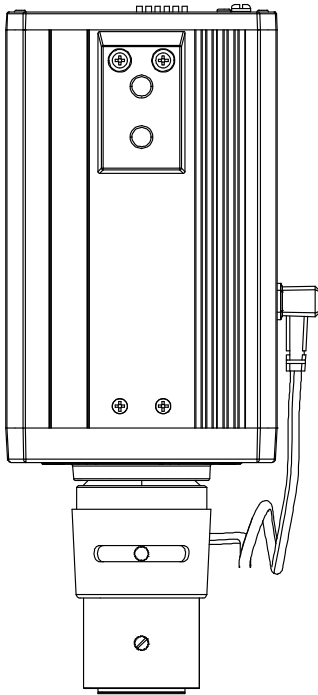

Structure Diagram: