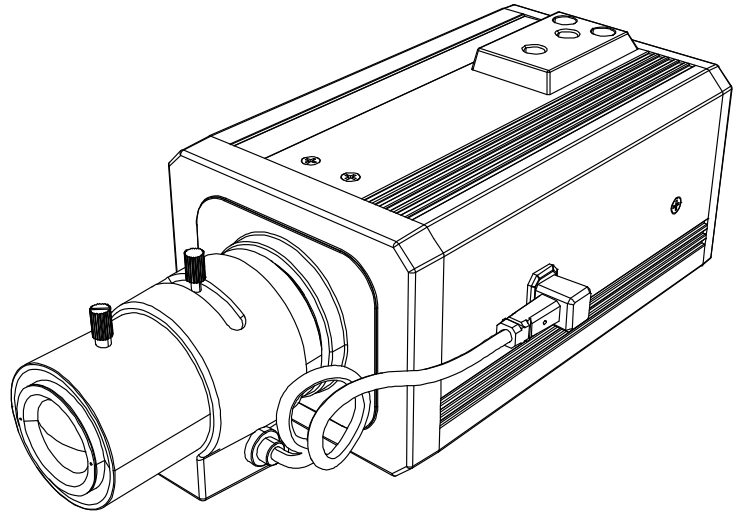

Structure Diagram: