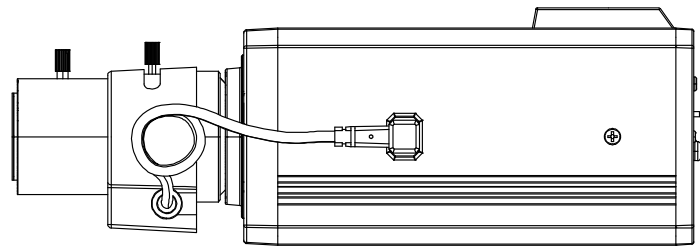

Structure Diagram: